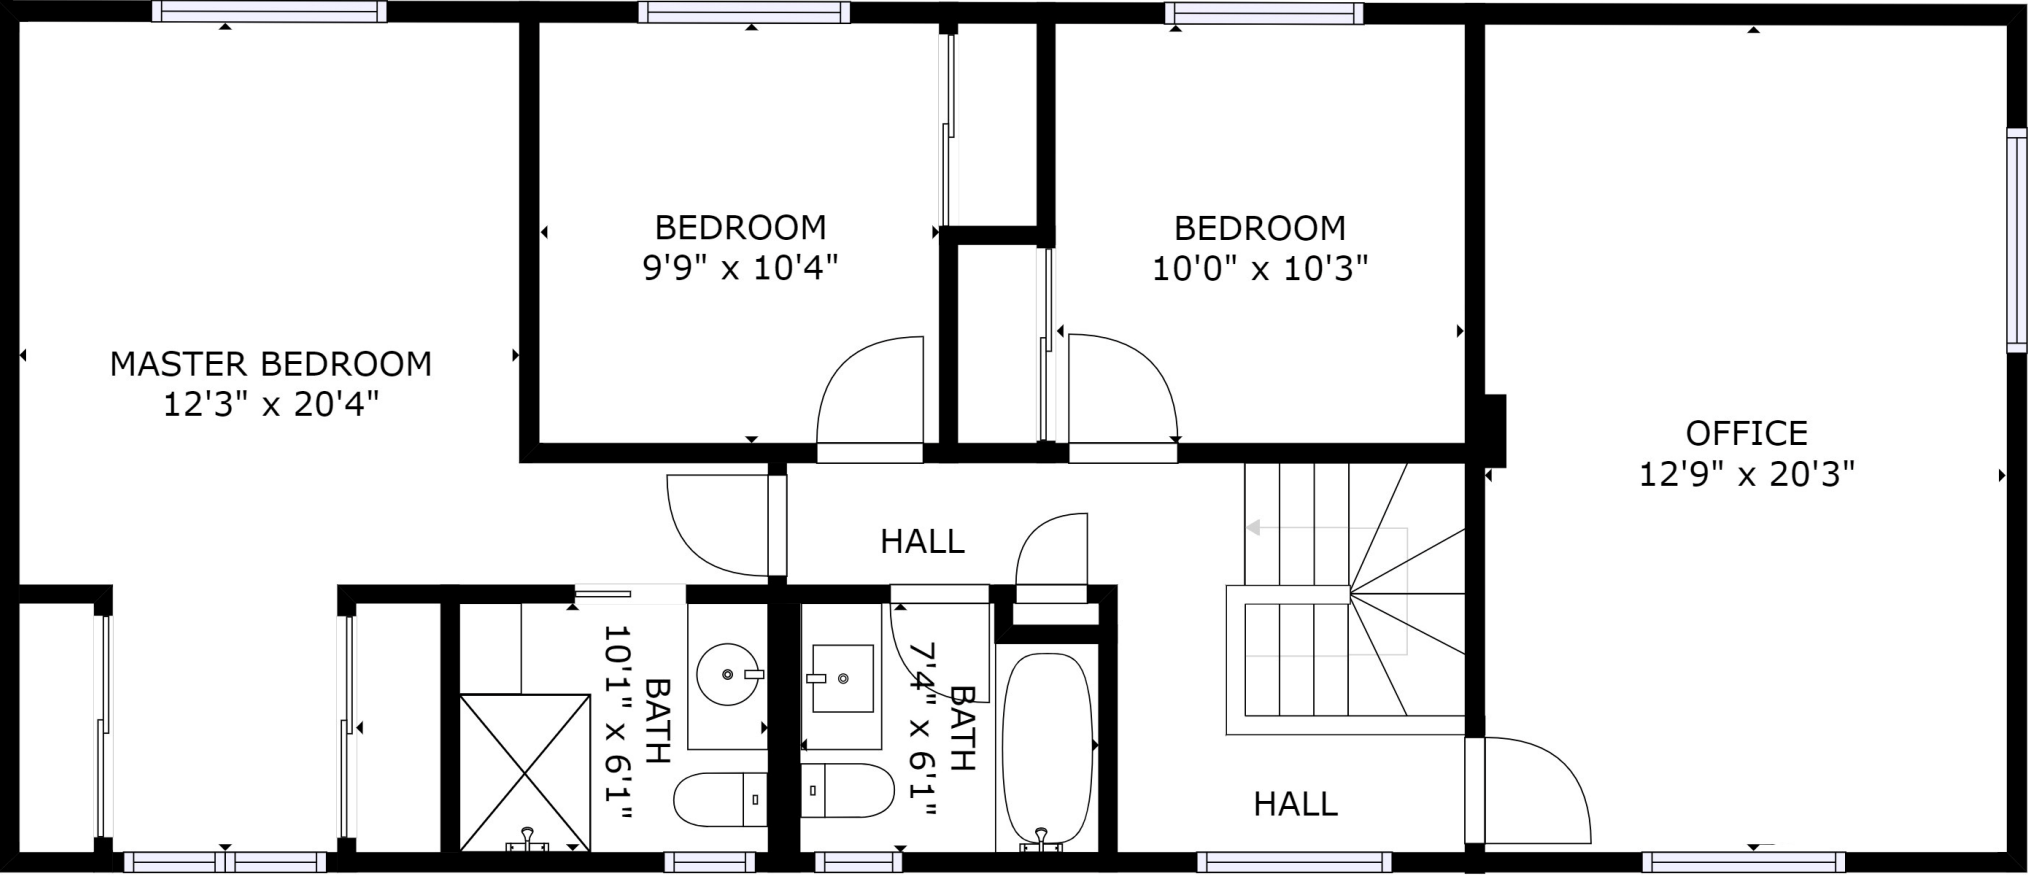

GROSS INTERNAL AREA
FLOOR 1: 1135 sq. ft, FLOOR 2: 1021 sq. ft,
EXCLUDED AREAS: , GARAGE: 368 sq. ft,
TOTAL: 2156 sq. ft

SIZES AND DIMENSIONS ARE APPROXIMATE, ACTUAL MAY VARY.

GROSS INTERNAL AREA
FLOOR 1: 1135 sq. ft, FLOOR 2: 1021 sq. ft,
EXCLUDED AREAS: , GARAGE: 368 sq. ft,
TOTAL: 2156 sq. ft

SIZES AND DIMENSIONS ARE APPROXIMATE, ACTUAL MAY VARY.